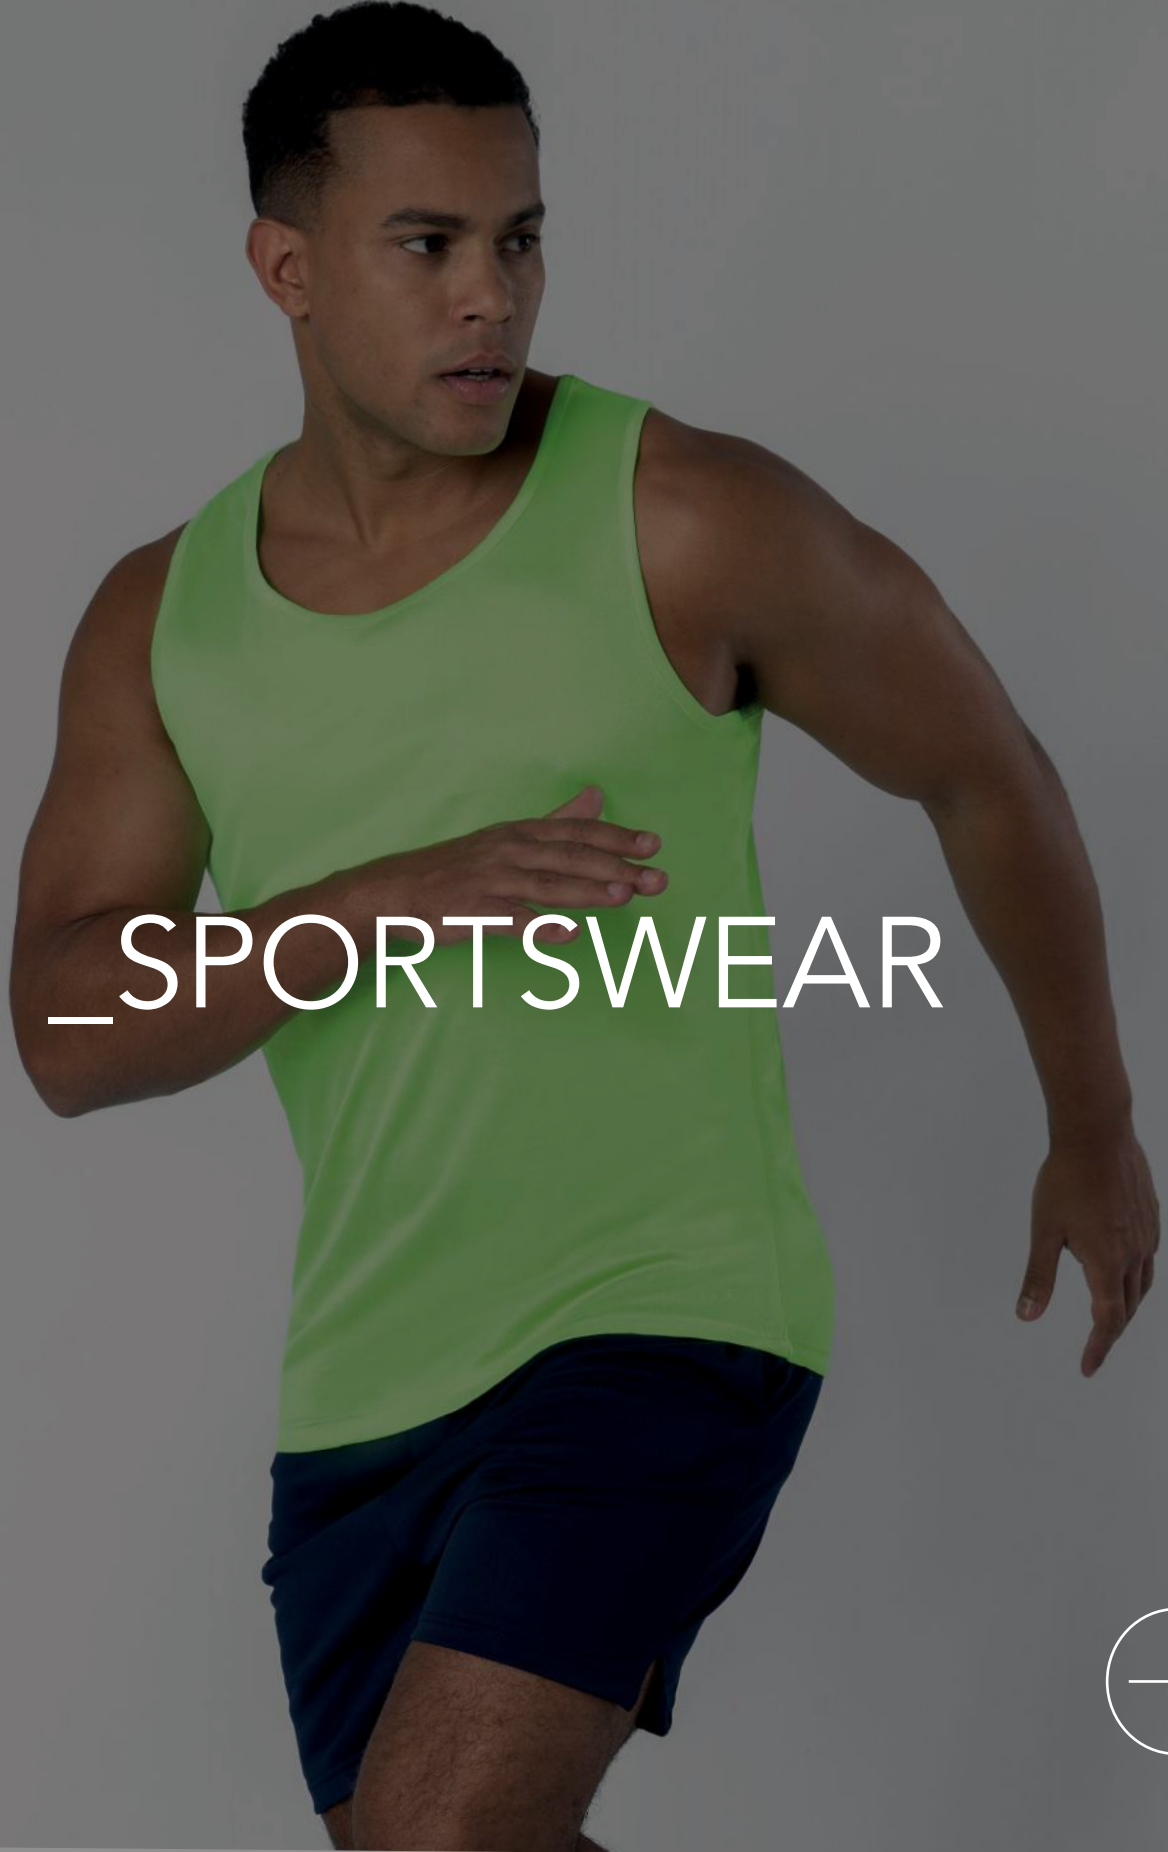

CONTRAST

PERFECT FIT

REGULAR FIT

OVERSIZE

SLIM FIT

FITTED

SEMI FITTED

120 GSM
140 GSM
160 GSM
180 GSM